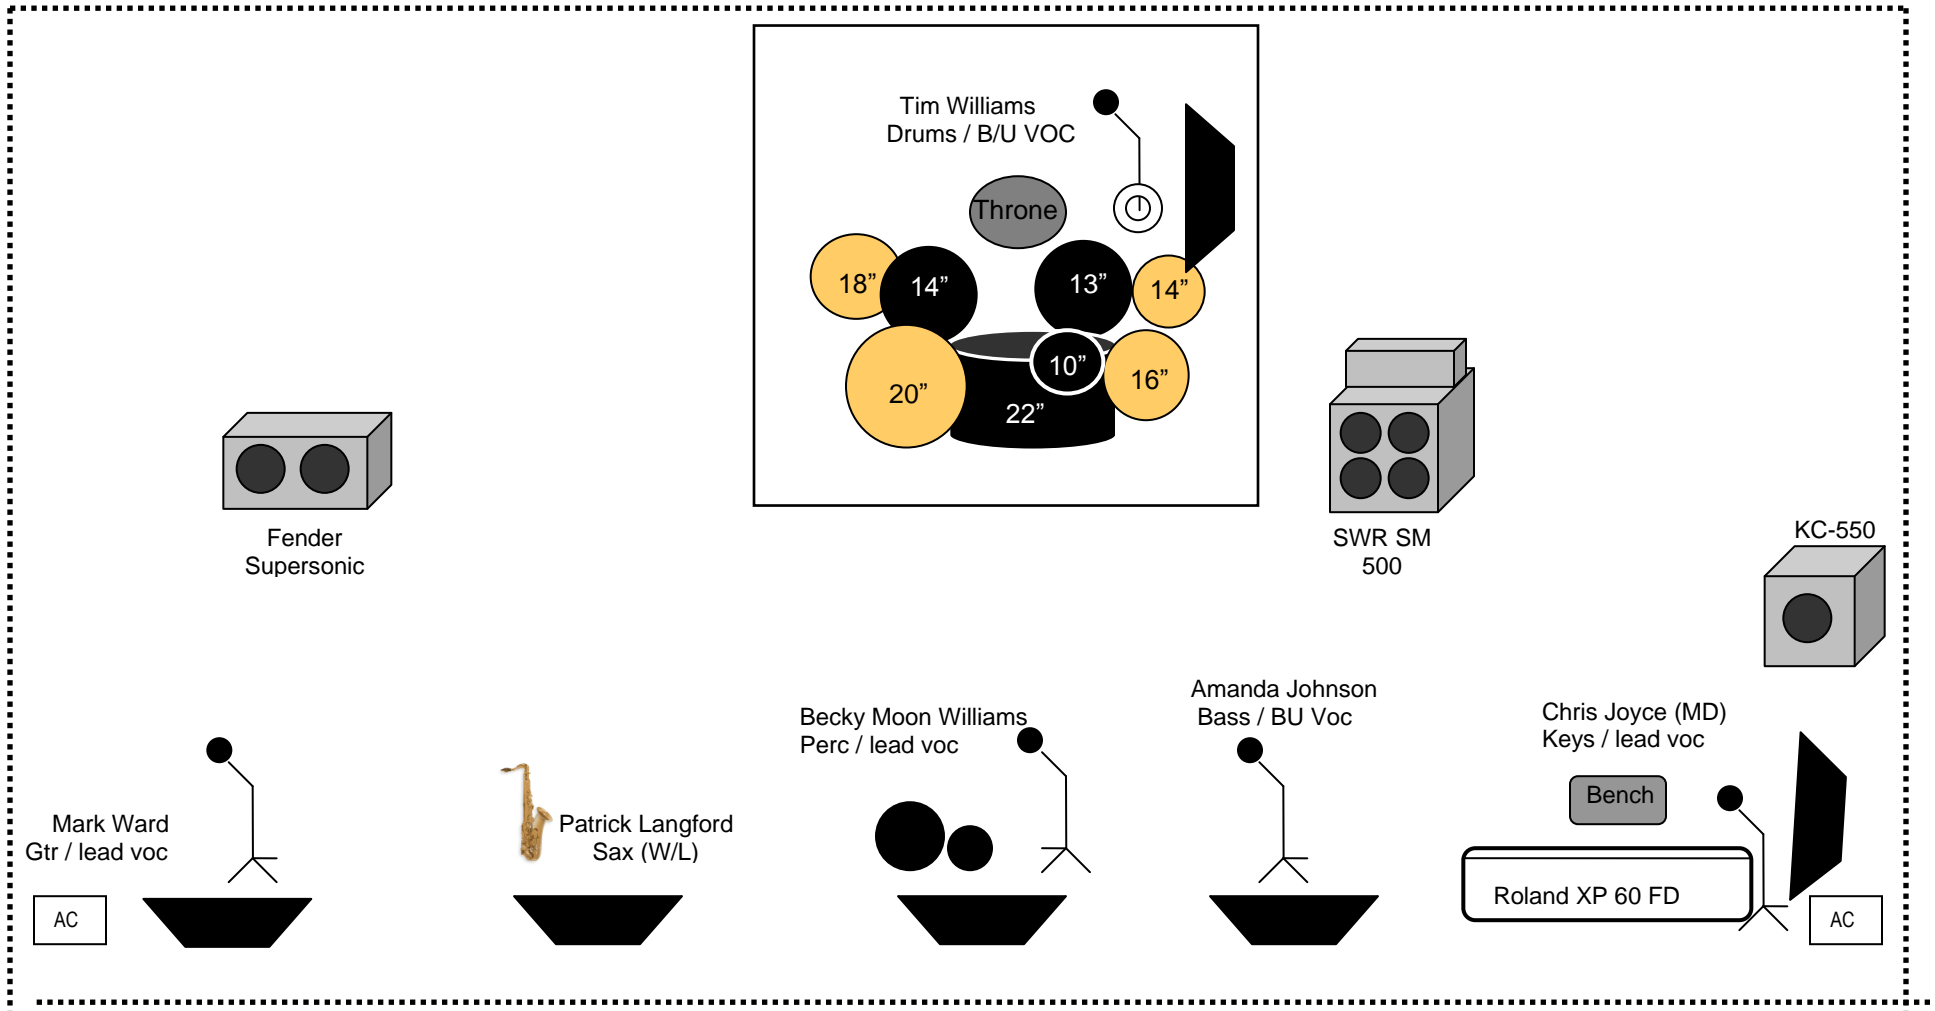

# CRASH DANCE STAGE PLOT / BACKLINE – Aug 2010

## Special Instructions:

- All mic stands need booms
- Supply lead singer Becky Moon W/L handheld
- Sax player supplies W/L

Prod. Manager: Tim Williams  
626-301-0221 office  
626-841-0542 cell  
626-466-4431 fax  
urbanaudio@earthlink.net